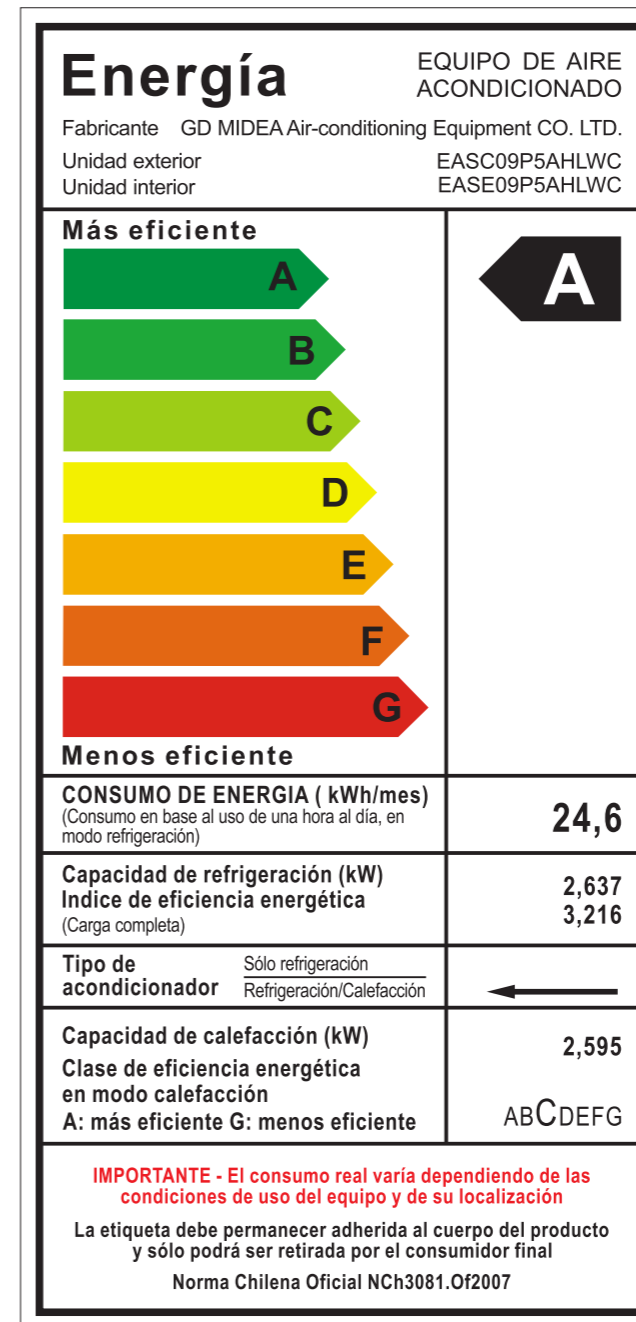

IDEM  
 Editable Curves

▲	Inserted manufacturer GD MIDEA Air-conditioning Equipment CO. LTD.	22/07/2014
▲	Deleted 'Fabricante:Electrolux'	28/04/2014
	Create	07/02/2014
Rev	Description	Date

Ref. Typography:  
 • Arial  
 • Arial Black

Splits Air Conditiones		Scale: 1/1
Model	EAS(C,E)09P5AHLWC	22/07/2014
File	S520EL_EnergyLabel CHILE_EAS(C,E)09P5AHLWC	