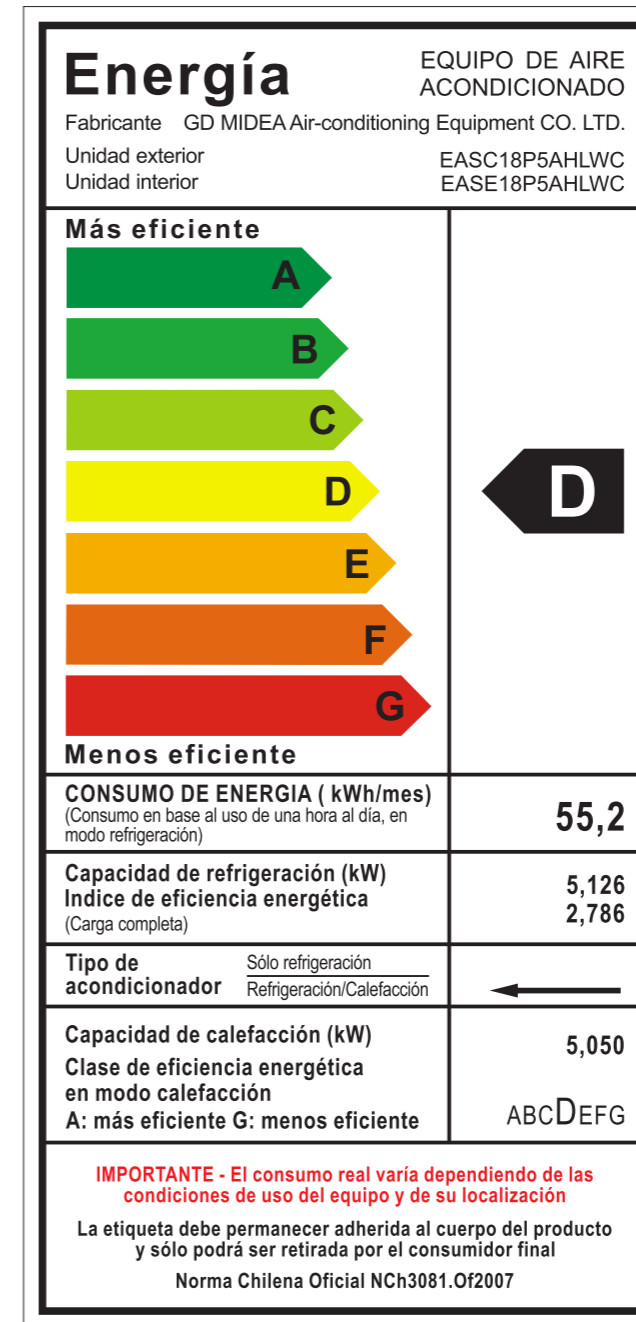

IDEM
 Editable Curves

▲	Inserted manufacturer GD MIDEA Air-conditioning Equipment CO. LTD.	22/07/2014
▲	Deleted 'Fabricante:Electrolux'	28/04/2014
	Create	07/02/2014
Rev	Description	Date

Ref. Typography:
 • Arial
 • Arial Black

Splits Air Conditiones		Scale: 1/1
Model	EAS(C,E)18P5AHLWC	22/07/2014
File	S522EL_EnergyLabel CHILE_EAS(C,E)18P5AHLWC	