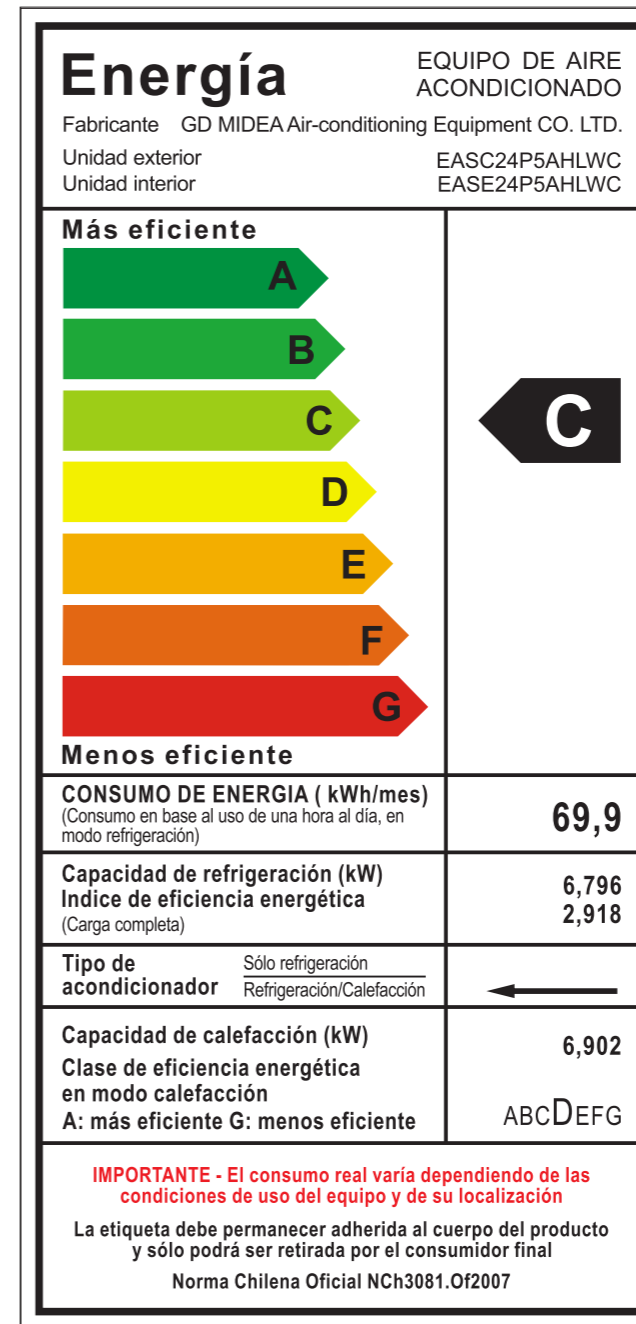

IDEM  
← Editable Curves →

▲	Inserted manufacturer GD MIDEA Air-conditioning Equipment CO. LTD.	22/07/2014
▲	Deleted 'Fabricante:Electrolux'	28/04/2014
	Create	07/02/2014
Rev	Description	Date

Ref. Typography:  
• Arial  
• Arial Black

Splits Air Conditiones		Scale: 1/1
Model	EAS(C,E)24P5AHLWC	22/07/2014
File	S523EL_EnergyLabel CHILE_EAS(C,E)24P5AHLWC	